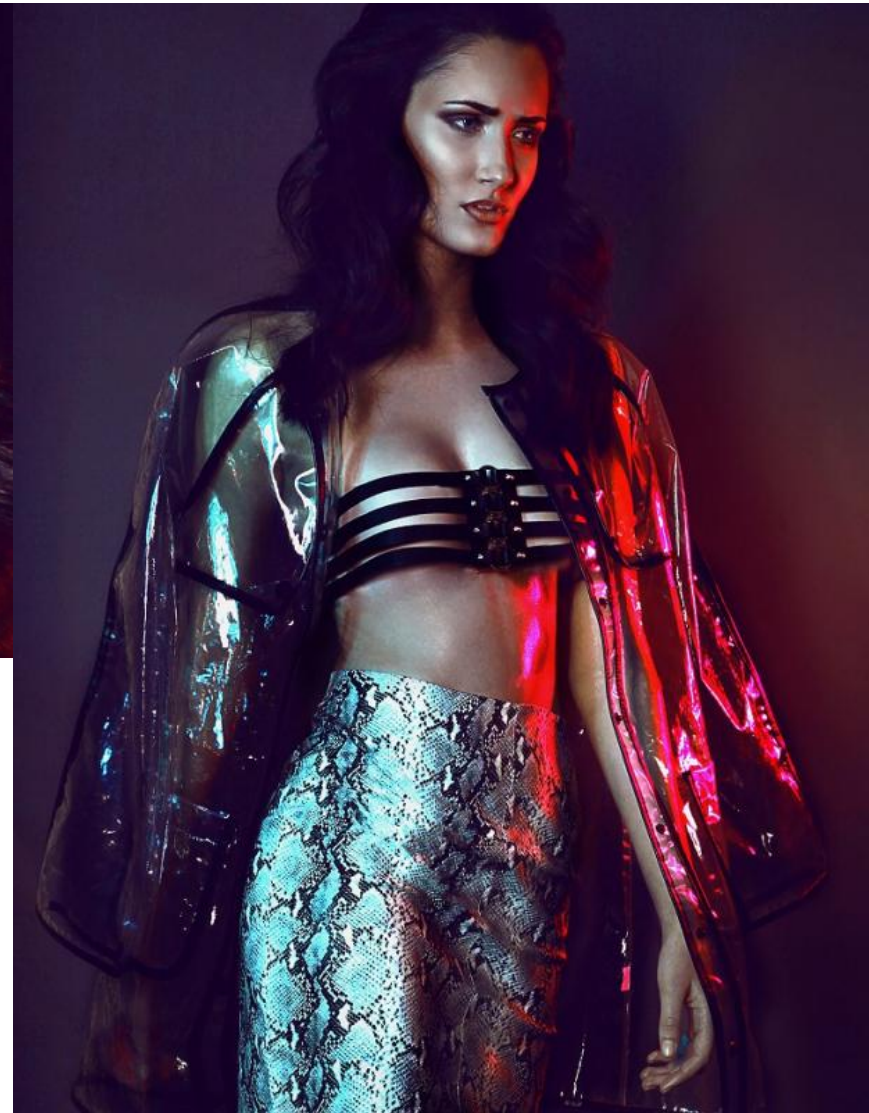

ANGIE'S AMTI

Alyssa

Height : 5'11" / 180 cm | Bust : 81 cm / 32" | Waist : 24" / 61 cm | Hips : 35" / 89 cm | Shoe : 39.0 EU / 6.0 UK | Hair Colour : Brown | Eyes : Green

ANGIE'S AMTI

Alyssa

Height : 5'11" / 180 cm | Bust : 81 cm / 32" | Waist : 24" / 61 cm | Hips : 35" / 89 cm | Shoe : 39.0 EU / 6.0 UK | Hair Colour : Brown | Eyes : Green