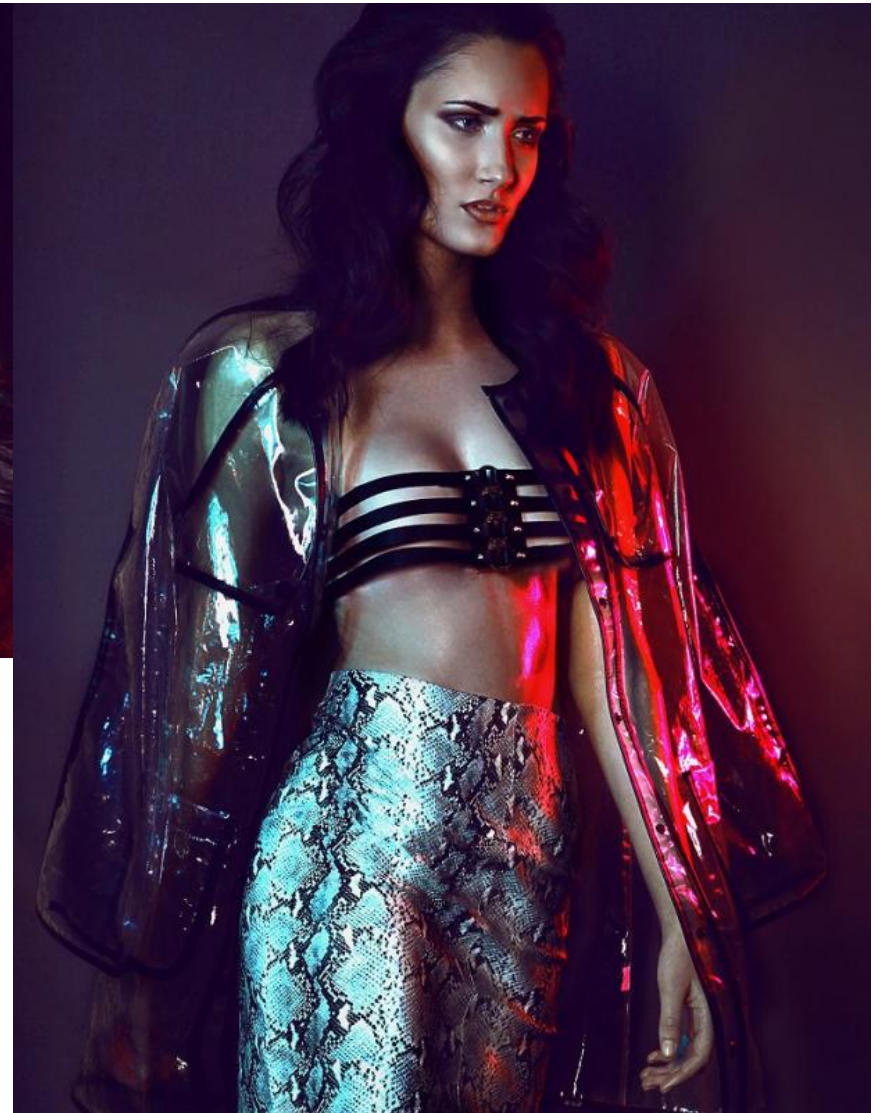

# ANGIE'S AMTI

Alyssa

Height : 5'11" / 180 cm | Bust : 81 cm / 32" | Waist : 24" / 61 cm | Hips : 35" / 89 cm | Shoe : 39.0 EU / 6.0 UK | Hair Colour : Brown | Eyes : Green