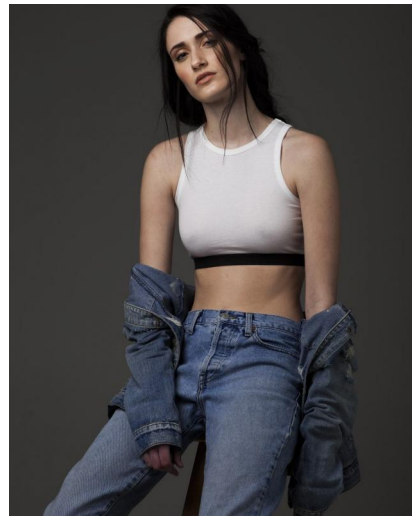

ANGIE'S AMTI

Alyssa

Height : 5'11" / 180 cm | Bust : 81 cm / 32" | Waist : 24" / 61 cm | Hips : 35" / 89 cm | Shoe : 39.0 EU / 6.0 UK | Hair Colour : Brown | Eyes : Green

ANGIE'S AMTI

Alyssa

Height : 5'11" / 180 cm | Bust : 81 cm / 32" | Waist : 24" / 61 cm | Hips : 35" / 89 cm | Shoe : 39.0 EU / 6.0 UK | Hair Colour : Brown | Eyes : Green

ANGIE'S AMTI

Alyssa

Height : 5'11" / 180 cm | Bust : 81 cm / 32" | Waist : 24" / 61 cm | Hips : 35" / 89 cm | Shoe : 39.0 EU / 6.0 UK | Hair Colour : Brown | Eyes : Green