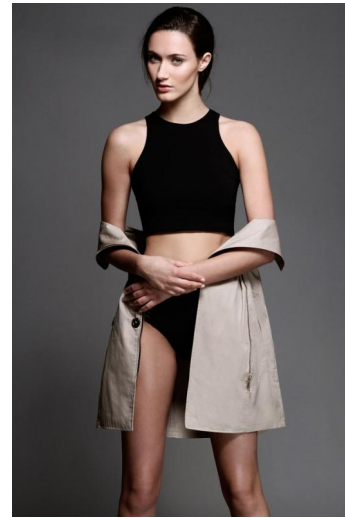

ANGIE'S AMTI

Alyssa

Height : 5'11" / 180 cm | Bust : 81 cm / 32" | Waist : 24" / 61 cm | Hips : 35" / 89 cm | Shoe : 39.0 EU / 6.0 UK | Hair Colour : Brown | Eyes : Green

ANGIE'S AMTI

Alyssa

Height : 5'11" / 180 cm | Bust : 81 cm / 32" | Waist : 24" / 61 cm | Hips : 35" / 89 cm | Shoe : 39.0 EU / 6.0 UK | Hair Colour : Brown | Eyes : Green

ANGIE'S AMTI

Alyssa

Height : 5'11" / 180 cm | Bust : 81 cm / 32" | Waist : 24" / 61 cm | Hips : 35" / 89 cm | Shoe : 39.0 EU / 6.0 UK | Hair Colour : Brown | Eyes : Green