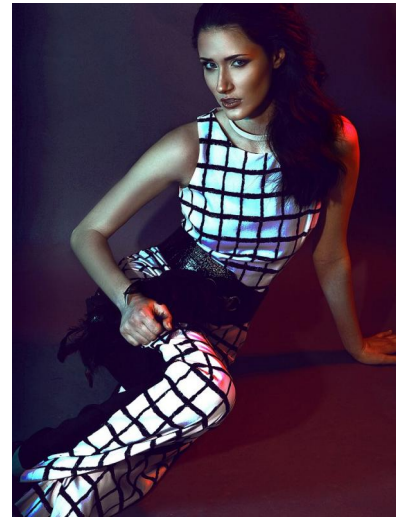

ANGIE'S AMTI

Alyssa

Height : 5'11" / 180 cm | Bust : 81 cm / 32" | Waist : 24" / 61 cm | Hips : 35" / 89 cm | Shoe : 39.0 EU / 6.0 UK | Hair Colour : Brown | Eyes : Green

ANGIE'S AMTI

Alyssa

Height : 5'11" / 180 cm | Bust : 81 cm / 32" | Waist : 24" / 61 cm | Hips : 35" / 89 cm | Shoe : 39.0 EU / 6.0 UK | Hair Colour : Brown | Eyes : Green

ANGIE'S AMTI

Alyssa

Height : 5'11" / 180 cm | Bust : 81 cm / 32" | Waist : 24" / 61 cm | Hips : 35" / 89 cm | Shoe : 39.0 EU / 6.0 UK | Hair Colour : Brown | Eyes : Green