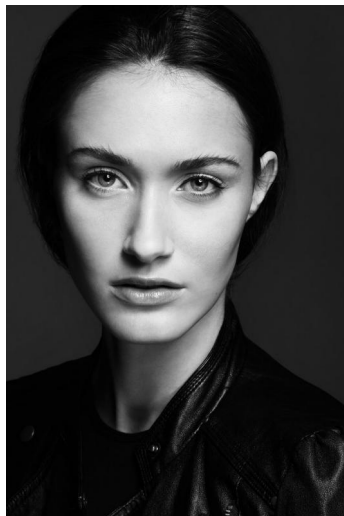

ANGIE'S AMTI

Alyssa

Height : 5'11" / 180 cm | Bust : 81 cm / 32" | Waist : 24" / 61 cm | Hips : 35" / 89 cm | Shoe : 39.0 EU / 6.0 UK | Hair Colour : Brown | Eyes : Green

ANGIE'S AMTI

Alyssa

Height : 5'11" / 180 cm | Bust : 81 cm / 32" | Waist : 24" / 61 cm | Hips : 35" / 89 cm | Shoe : 39.0 EU / 6.0 UK | Hair Colour : Brown | Eyes : Green

ANGIE'S AMTI

Alyssa

Height : 5'11" / 180 cm | Bust : 81 cm / 32" | Waist : 24" / 61 cm | Hips : 35" / 89 cm | Shoe : 39.0 EU / 6.0 UK | Hair Colour : Brown | Eyes : Green