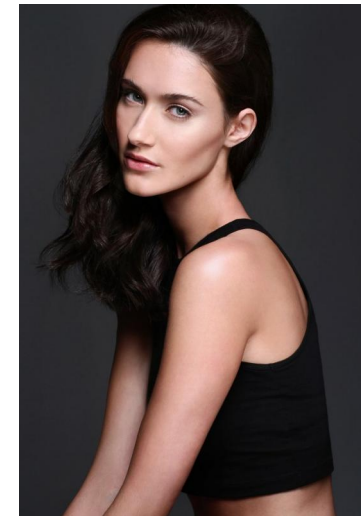

ANGIE'S AMTI

Alyssa

Height : 5'11" / 180 cm | Bust : 81 cm / 32" | Waist : 24" / 61 cm | Hips : 35" / 89 cm | Shoe : 39.0 EU / 6.0 UK | Hair Colour : Brown | Eyes : Green

ANGIE'S AMTI

Alyssa

Height : 5'11" / 180 cm | Bust : 81 cm / 32" | Waist : 24" / 61 cm | Hips : 35" / 89 cm | Shoe : 39.0 EU / 6.0 UK | Hair Colour : Brown | Eyes : Green

ANGIE'S AMTI

Alyssa

Height : 5'11" / 180 cm | Bust : 81 cm / 32" | Waist : 24" / 61 cm | Hips : 35" / 89 cm | Shoe : 39.0 EU / 6.0 UK | Hair Colour : Brown | Eyes : Green