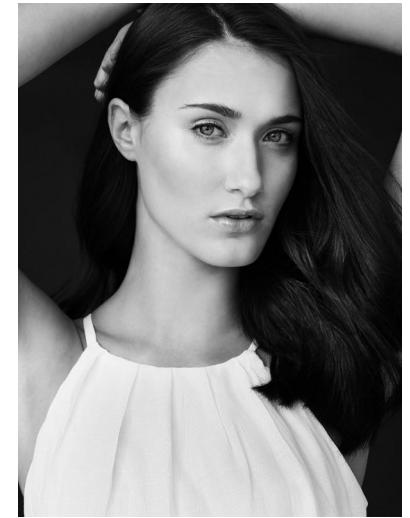

ANGIE'S AMTI

Alyssa

Height : 5'11" / 180 cm | Bust : 81 cm / 32" | Waist : 24" / 61 cm | Hips : 35" / 89 cm | Shoe : 39.0 EU / 6.0 UK | Hair Colour : Brown | Eyes : Green

ANGIE'S AMTI

Alyssa

Height : 5'11" / 180 cm | Bust : 81 cm / 32" | Waist : 24" / 61 cm | Hips : 35" / 89 cm | Shoe : 39.0 EU / 6.0 UK | Hair Colour : Brown | Eyes : Green

ANGIE'S AMTI

Alyssa

Height : 5'11" / 180 cm | Bust : 81 cm / 32" | Waist : 24" / 61 cm | Hips : 35" / 89 cm | Shoe : 39.0 EU / 6.0 UK | Hair Colour : Brown | Eyes : Green