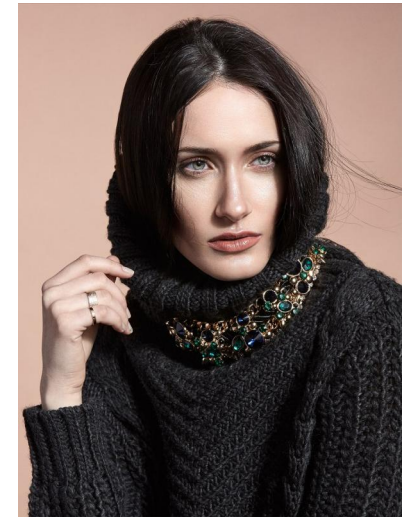

ANGIE'S AMTI

Alyssa

Height : 5'11" / 180 cm | Bust : 81 cm / 32" | Waist : 24" / 61 cm | Hips : 35" / 89 cm | Shoe : 39.0 EU / 6.0 UK | Hair Colour : Brown | Eyes : Green

ANGIE'S AMTI

Alyssa

Height : 5'11" / 180 cm | Bust : 81 cm / 32" | Waist : 24" / 61 cm | Hips : 35" / 89 cm | Shoe : 39.0 EU / 6.0 UK | Hair Colour : Brown | Eyes : Green

ANGIE'S AMTI

Alyssa

Height : 5'11" / 180 cm | Bust : 81 cm / 32" | Waist : 24" / 61 cm | Hips : 35" / 89 cm | Shoe : 39.0 EU / 6.0 UK | Hair Colour : Brown | Eyes : Green