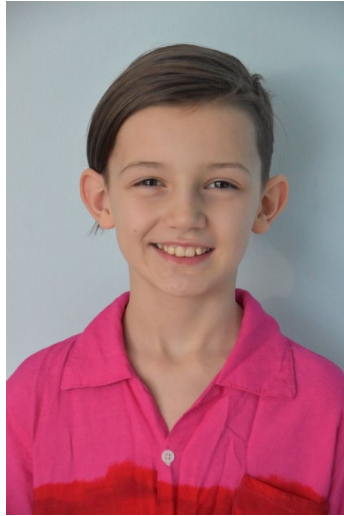

ANGIE'S AMTI

Anton C. (ACTRA APP)

Height : 4'2.5" / 129 cm | Waist : 22" / 56 cm | Hips : 25" / 64 cm | Shoe : EU / UK | Hair Colour : Brown | Eyes : Brown

ANGIE'S AMTI

Anton C. (ACTRA APP)

Height : 4'2.5" / 129 cm | Waist : 22" / 56 cm | Hips : 25" / 64 cm | Shoe : EU / UK | Hair Colour : Brown | Eyes : Brown