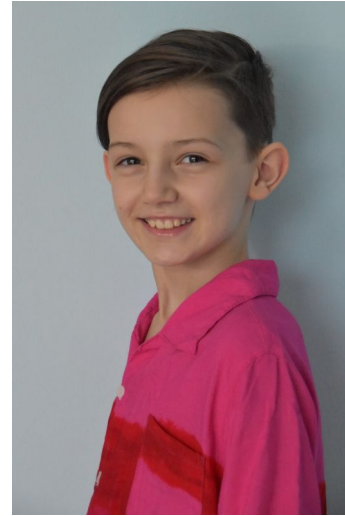

ANGIE'S AMTI

Anton C. (ACTRA APP)

Height : 4'2.5" / 129 cm | Waist : 22" / 56 cm | Hips : 25" / 64 cm | Shoe : EU / UK | Hair Colour : Brown | Eyes : Brown

ANGIE'S AMTI

Anton C. (ACTRA APP)

Height : 4'2.5" / 129 cm | Waist : 22" / 56 cm | Hips : 25" / 64 cm | Shoe : EU / UK | Hair Colour : Brown | Eyes : Brown