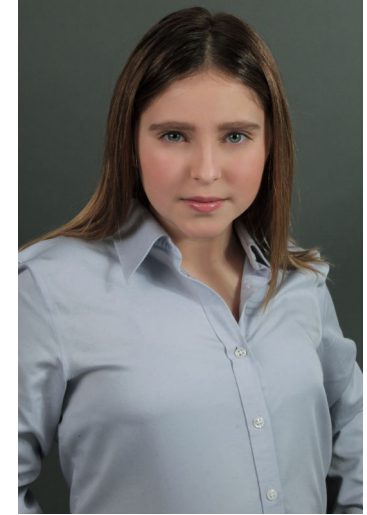

ANGIE'S AMTI

Dahlia Van Dijk

Height : 4'6" / 139 cm | Waist : 28" / 71 cm | Hips : / cm | Shoe : EU / UK | Hair Colour : Light Brown | Eyes : Blue

ANGIE'S AMTI

Dahlia Van Dijk

Height : 4'6" / 139 cm | Waist : 28" / 71 cm | Hips : / cm | Shoe : EU / UK | Hair Colour : Light Brown | Eyes : Blue