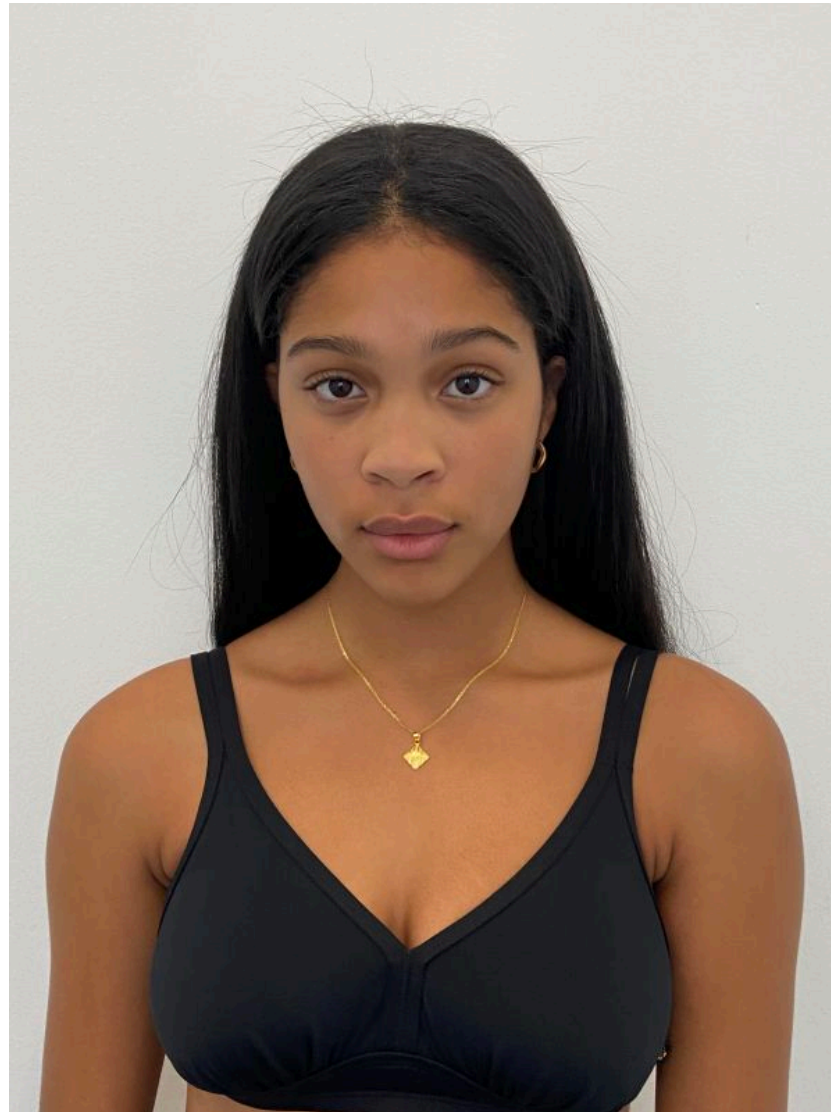

ANGIE'S AMTI

Dior Gaye

Height : 5'8.5" / 174 cm | Bust : 86 cm / 34" | Waist : 26" / 66 cm | Hips : 36" / 92 cm | Shoe : 40.0 EU / 6.5 UK | Hair Colour : Black | Eyes : Brown

ANGIE'S AMTI

Dior Gaye

Height : 5'8.5" / 174 cm | Bust : 86 cm / 34" | Waist : 26" / 66 cm | Hips : 36" / 92 cm | Shoe : 40.0 EU / 6.5 UK | Hair Colour : Black | Eyes : Brown