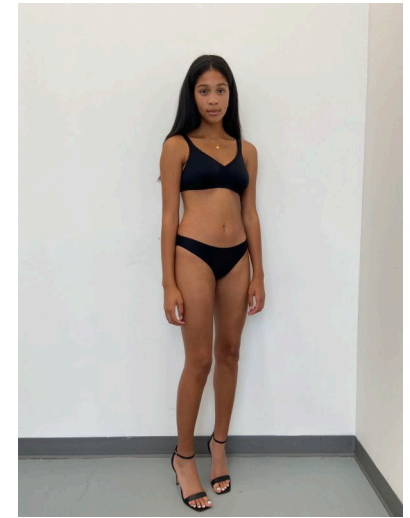

ANGIE'S AMTI

Dior Gaye

Height : 5'8.5" / 174 cm | Bust : 86 cm / 34" | Waist : 26" / 66 cm | Hips : 36" / 92 cm | Shoe : 40.0 EU / 6.5 UK | Hair Colour : Black | Eyes : Brown

ANGIE'S AMTI

Dior Gaye

Height : 5'8.5" / 174 cm | Bust : 86 cm / 34" | Waist : 26" / 66 cm | Hips : 36" / 92 cm | Shoe : 40.0 EU / 6.5 UK | Hair Colour : Black | Eyes : Brown