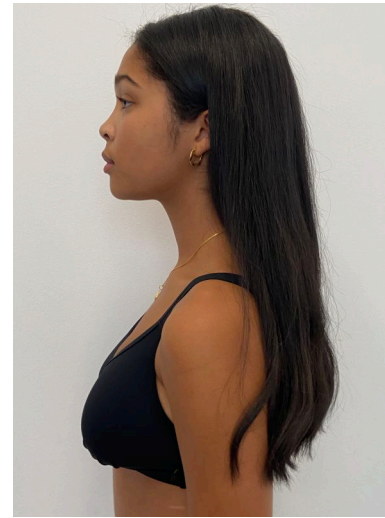

ANGIE'S AMTI

Dior Gaye

Height : 5'8.5" / 174 cm | Bust : 86 cm / 34" | Waist : 26" / 66 cm | Hips : 36" / 92 cm | Shoe : 40.0 EU / 6.5 UK | Hair Colour : Black | Eyes : Brown

ANGIE'S AMTI

Dior Gaye

Height : 5'8.5" / 174 cm | Bust : 86 cm / 34" | Waist : 26" / 66 cm | Hips : 36" / 92 cm | Shoe : 40.0 EU / 6.5 UK | Hair Colour : Black | Eyes : Brown