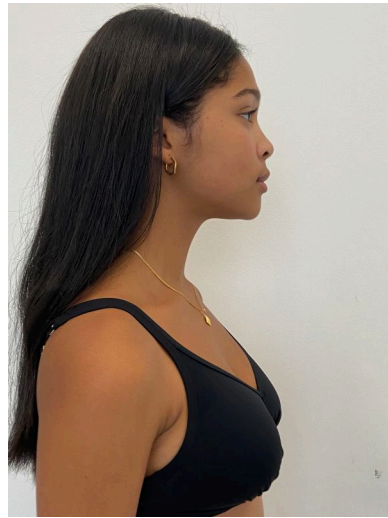

ANGIE'S AMTI

Dior Gaye

Height : 5'8.5" / 174 cm | Bust : 86 cm / 34" | Waist : 26" / 66 cm | Hips : 36" / 92 cm | Shoe : 40.0 EU / 6.5 UK | Hair Colour : Black | Eyes : Brown

ANGIE'S AMTI

Dior Gaye

Height : 5'8.5" / 174 cm | Bust : 86 cm / 34" | Waist : 26" / 66 cm | Hips : 36" / 92 cm | Shoe : 40.0 EU / 6.5 UK | Hair Colour : Black | Eyes : Brown