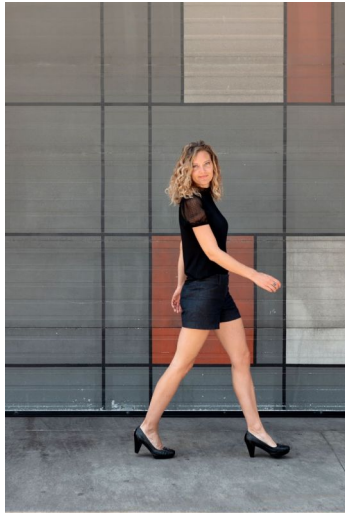

# ANGIE'S AMTI

Heather Ray.

Height : 5'9" / 175 cm | Bust : 86 cm / 34" | Waist : 30" / 76 cm | Hips : 39.5" / 100 cm | Shoe : 41.5 EU / 7.5 UK | Hair Colour : Blonde | Eyes : Blue