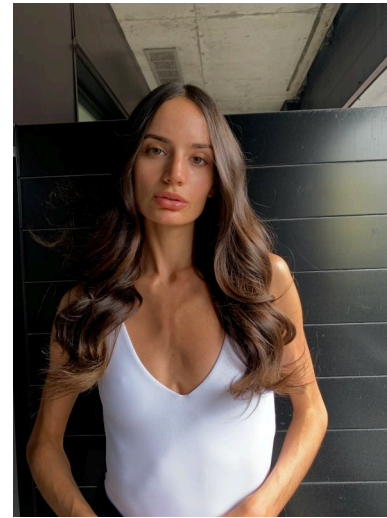

ANGIE'S AMTI

Jessica

Height : 5'9.5" / 177 cm | Bust : 81 cm / 32" | Waist : 25" / 64 cm | Hips : 36" / 92 cm | Shoe : 40.0 EU / 6.5 UK | Hair Colour : Brown | Eyes : Brown

ANGIE'S AMTI

Jessica

Height : 5'9.5" / 177 cm | Bust : 81 cm / 32" | Waist : 25" / 64 cm | Hips : 36" / 92 cm | Shoe : 40.0 EU / 6.5 UK | Hair Colour : Brown | Eyes : Brown