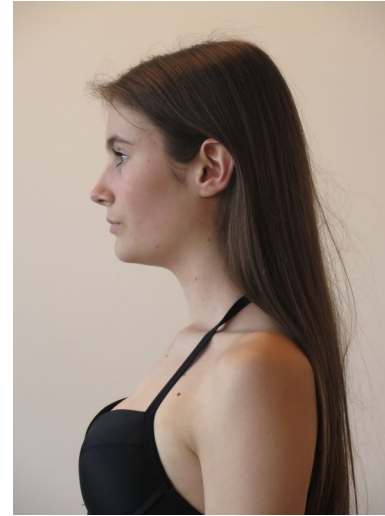

ANGIE'S AMTI

Meghan C.??

Height : 5'9" / 175 cm | Bust : 94 cm / 37" | Waist : 26" / 66 cm | Hips : 34" / 86 cm | Shoe : 38.0 EU / 5.0 UK | Hair Colour : Brown | Eyes : Hazel

ANGIE'S AMTI

Meghan C.??

Height : 5'9" / 175 cm | Bust : 94 cm / 37" | Waist : 26" / 66 cm | Hips : 34" / 86 cm | Shoe : 38.0 EU / 5.0 UK | Hair Colour : Brown | Eyes : Hazel