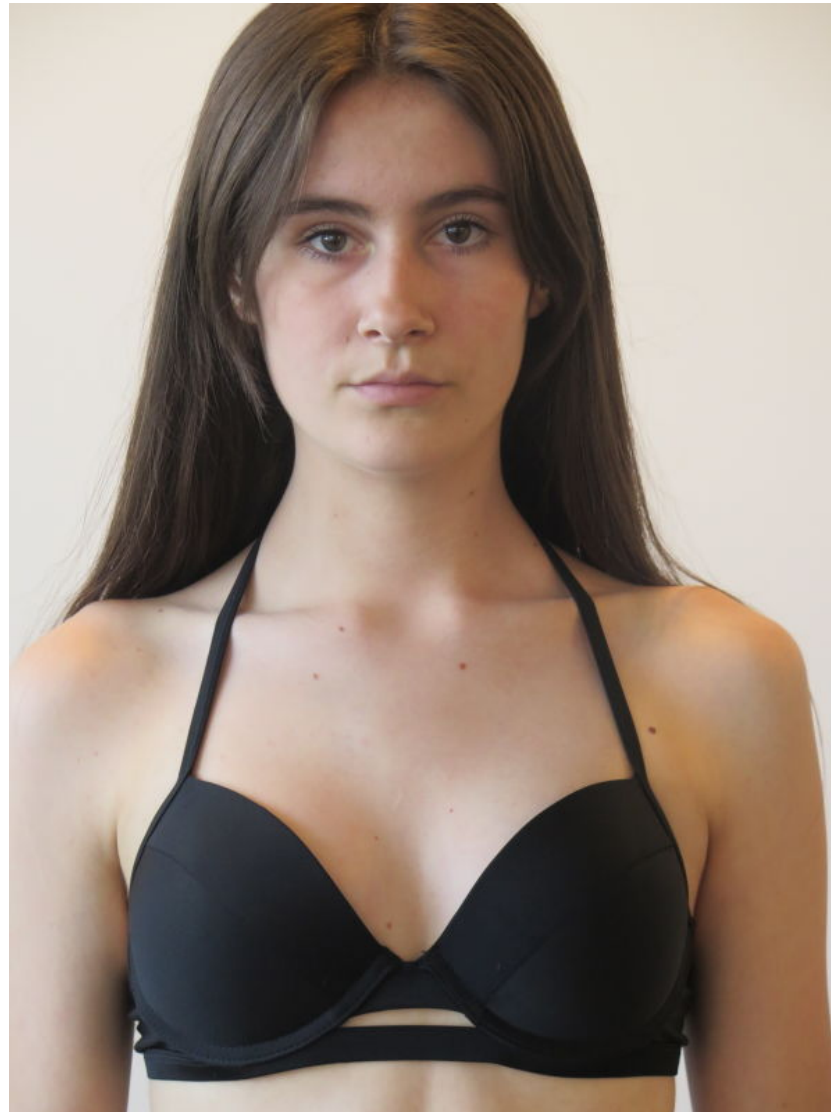

ANGIE'S AMTI

Meghan C.??

Height : 5'9" / 175 cm | Bust : 94 cm / 37" | Waist : 26" / 66 cm | Hips : 34" / 86 cm | Shoe : 38.0 EU / 5.0 UK | Hair Colour : Brown | Eyes : Hazel

ANGIE'S AMTI

Meghan C.??

Height : 5'9" / 175 cm | Bust : 94 cm / 37" | Waist : 26" / 66 cm | Hips : 34" / 86 cm | Shoe : 38.0 EU / 5.0 UK | Hair Colour : Brown | Eyes : Hazel