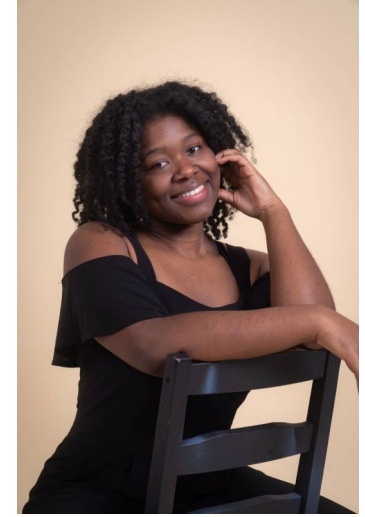

# ANGIE'S AMTI

Thessa Thomas

Height : 5'9" / 175 cm | Bust : 108 cm / 42.5" | Waist : 34.5" / 88 cm | Hips : 48" / 122 cm | Shoe : 41.0 EU / 7.0 UK | Hair Colour : Black | Eyes : Brown